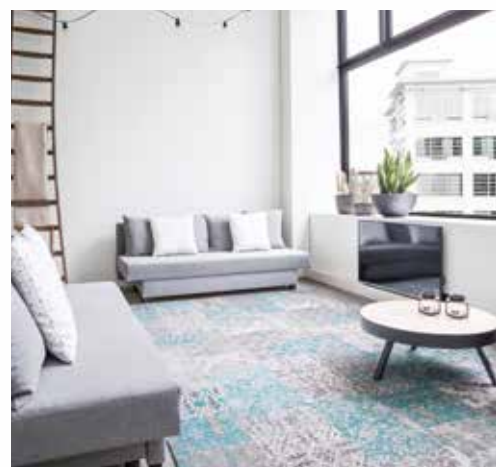

available in silver, bleu, turquoise and green

- I 150 Carpet Multan 140×200
- I 151 Carpet Multan 170×240
- I 152 Carpet Multan 208×300

Carpets & Rugs

Blue

Grey

Red

CARPET "Start"

Available in different colors and sizes.
indoor and outdoor use