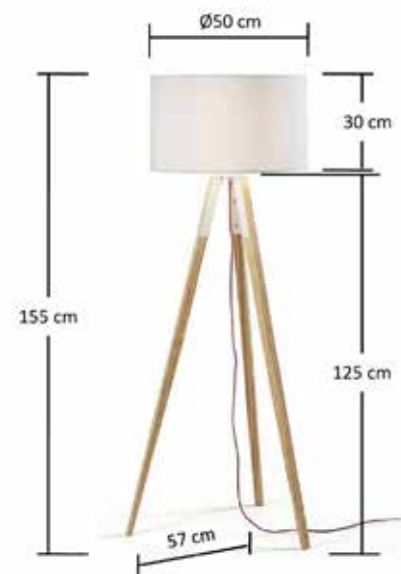

LAMP "ZAYLO" available in black and white

G 135 Lamp Zaylo

LAMP "MARSAL"

G 136 Lamp Marsal

Lightings

STANDING LAMP "Uzagi"

G 422 Standing lamp Uzagi

LAMP "SCANDI"