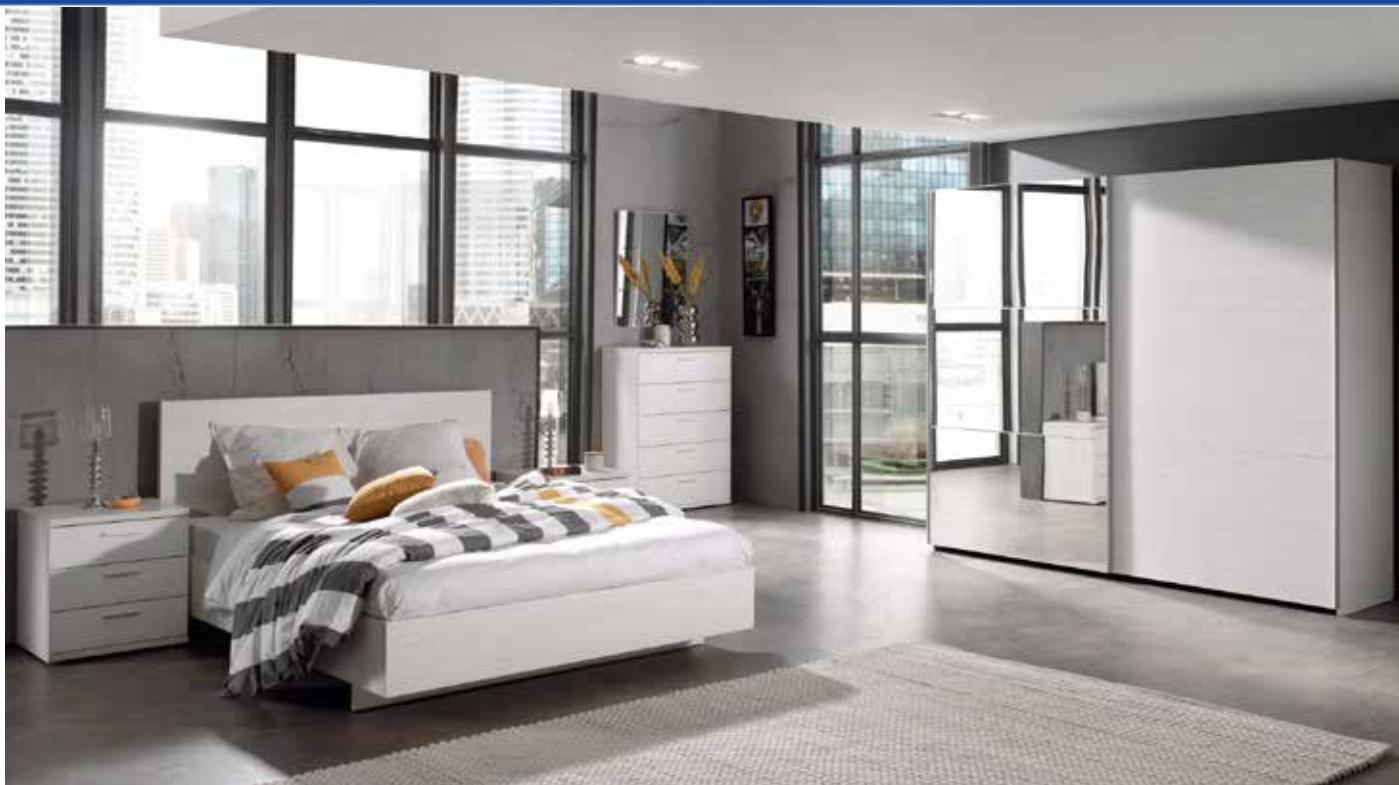

Bedrooms

BEDROOM "Helga" white or nutwood

- BR C 320 Bed 180x200 incl mattresses
- BR C 321 Bed 090x200 incl mattress
- BR C 322 Desk (136x72x66)
- BR C 323 Double drawerunit (172x72x44)
- BR C 324 High drawerunit (86x115x44)
- BR C 325 Wardrobe 2 doors (101x210x63)
- BR C 326 Wardrobe 3 doors (151x210x63)
- BR C 327 Wardrobe 4 doors (201x210x63)
- BR C 328 Wardrobe 5 doors (250x210x63)
- BR C 329 Drawerunit (86x72x44)
- BR C 330 Bookcase on top of drawerunit
- BR C 331 Nichttable
- BR C 332 Wardrobe 2 sliding doors (200x216x69)
- BR C 333 Wardrobe 2 sliding doors (250x216x69)
- BR C 334 Mirror (84x66)